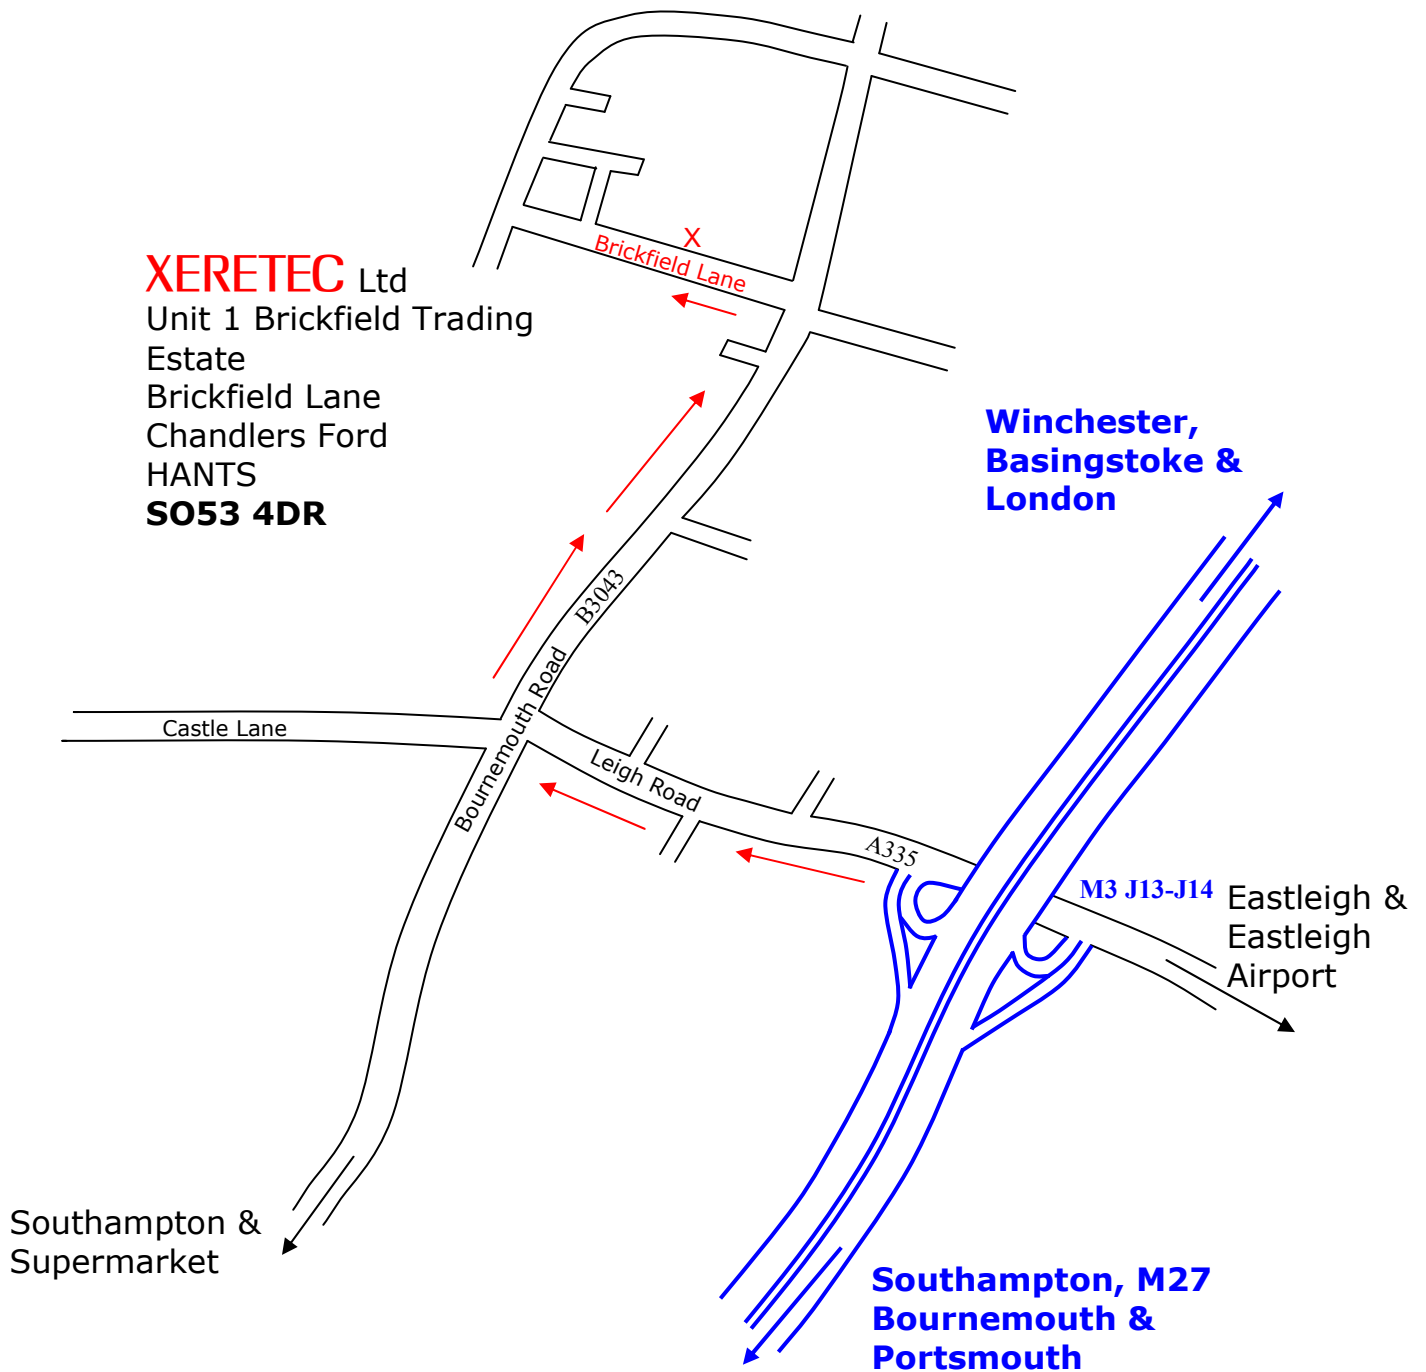

Chandlers Ford  
Train Station

## Directions

- Vacate the **M3** at Junction 13-14 and head towards Chandlers Ford via the **A335 (Leigh Road)**.
- Drive up the hill all the way to the traffic lights where a Vauxhall garage will be on your right.
- Turn right onto the **B3043 (Bournemouth Road)** and drive for another few hundred yards.
- The turning for Brickfield trading estate will follow just after another left hand turn.
- Turn left down **Brickfield Lane** into the trading estate and Xerotec will be located about half way down the lane on the right hand side. We are the first unit in the block opposite to Hampshire's Ambulance support unit to the right of Brickfield Lane.